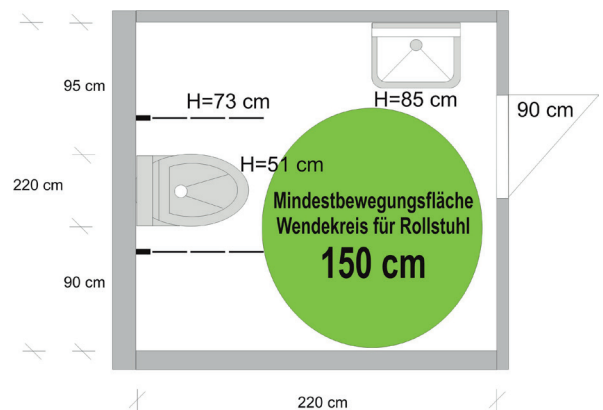

Validity: April 2012, errors and omissions excepted,
Graz Tourism in cooperation with Hartberg Disability
Support Group